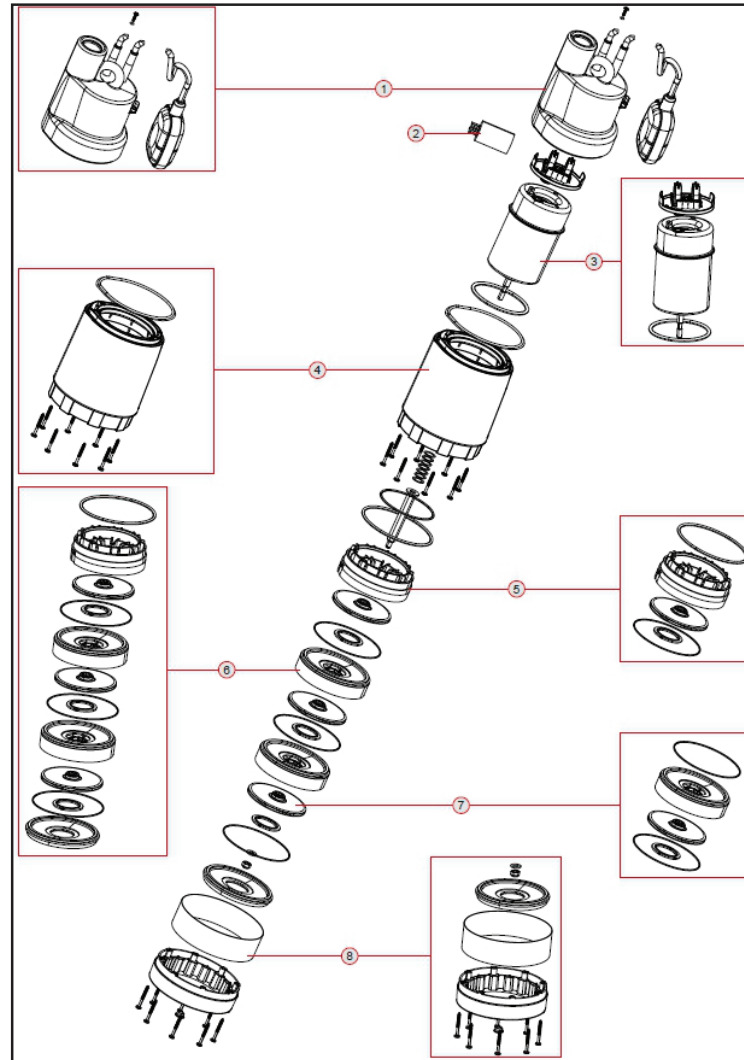

BlueDiver C30A

SPARE PARTS LIST

N°	CODE	DESCRIPTION
1	SP00001904	(SP) PUMP COVER WIRED DEEP 2H PLUG SCHUKO
2	SPP1360003	CONDENSATORE 12.5UF V450
3	SP60153125	SPARE PARTS KIT - MOTOR ASS.Y H80 V230-50Hz W/C AISI30
4	SP00000513	(SP) PUMP BODY DEEP 3-4I BLU
5	SP60153114	(SP) GROUP DIFFUSERS SUPPORT
6	SP60153122	(SP) COMPL. HYDR 50Hz-Step 2
7	SP60153119	(SP) DIFFUSER + IMPELLER
8	SP00000512	(SP) BASE